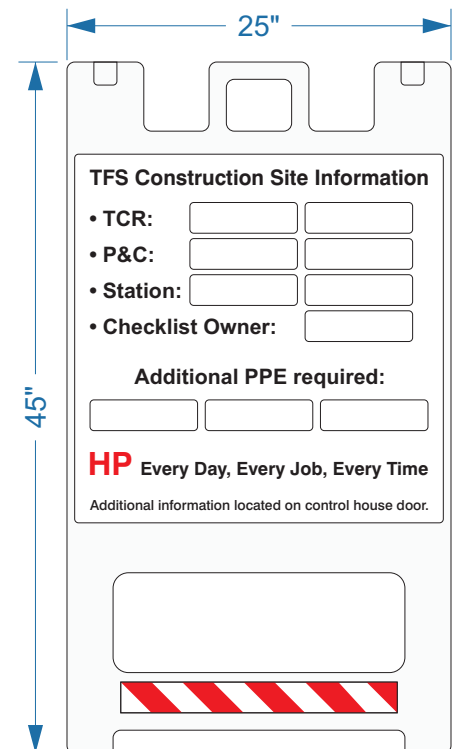

Folding Substation Signs

Personalized, **High-Visibility Reflective** Signs with Emergency Information

Uticom's Folding Substation signs provide clear, complete, and easily accessible information for substations, including a durable weatherproof PVC tube for storing emergency documents.

- ▲ Personalized with company logo and specific substation site information
- ▲ Ideal for remote substations where cell service may not be available
- ▲ Maximum durability in harsh outdoor environments
- ▲ Long term durable construction
- ▲ Optional internal sand ballast for improved stability and wind resistance
- ▲ Base available in safety white, safety yellow, or safety orange (other sizes and configurations available)

High-Visibility Reflective

Includes PVC storage tube

Stores emergency documents for easy access in a crisis:

- ▲ Maps
- ▲ Emergency Procedures
- ▲ Safety Data Sheets
- ▲ First Aid Procedures

Attached to sign with cable ties.
Weatherproof caps unscrew by hand.

Back