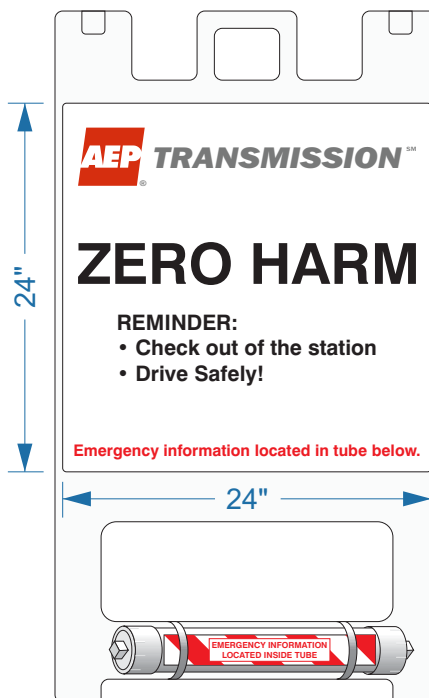

Folding Substation Signs

Personalized, **High-Visibility Reflective** Signs with Emergency Information

Uticom's Folding Substation signs provide clear, complete, and easily accessible information for substations, including a durable weatherproof PVC tube for storing emergency documents.

- ▲ Personalized with company logo and specific substation site information
- ▲ Ideal for remote substations where cell service may not be available
- ▲ Maximum durability in harsh outdoor environments
- ▲ Long term durable construction
- ▲ Optional internal sand ballast for improved stability and wind resistance
- ▲ Base available in safety white, safety yellow, or safety orange (other sizes and configurations available)

High-Visibility Reflective

Includes PVC storage tube

Stores emergency documents for easy access in a crisis:

- ▲ Maps
- ▲ Emergency Procedures
- ▲ Safety Data Sheets
- ▲ First Aid Procedures

Attached to sign with cable ties.
Weatherproof caps unscrew by hand.